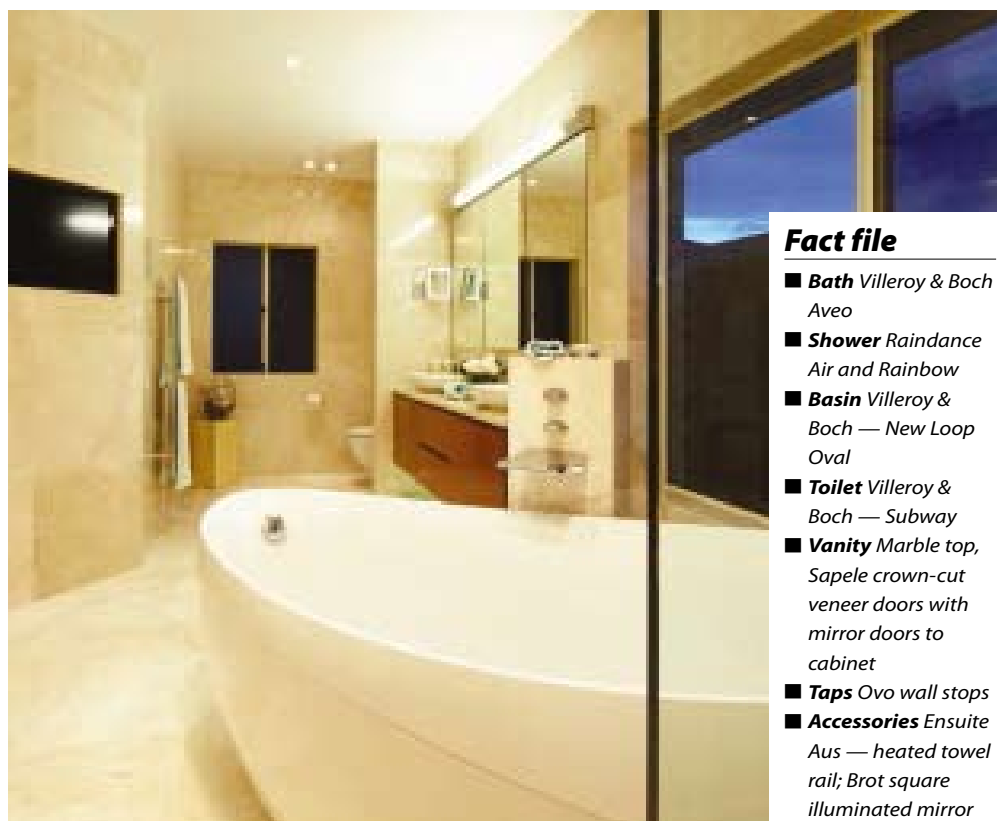

Fact file

- **Bath** Villeroy & Boch Aveo
- **Shower** Raindance Air and Rainbow
- **Basin** Villeroy & Boch — New Loop Oval
- **Toilet** Villeroy & Boch — Subway
- **Vanity** Marble top, Sapele crown-cut veneer doors with mirror doors to cabinet
- **Taps** Ovo wall stops
- **Accessories** Ensuite Aus — heated towel rail; Brot square illuminated mirror